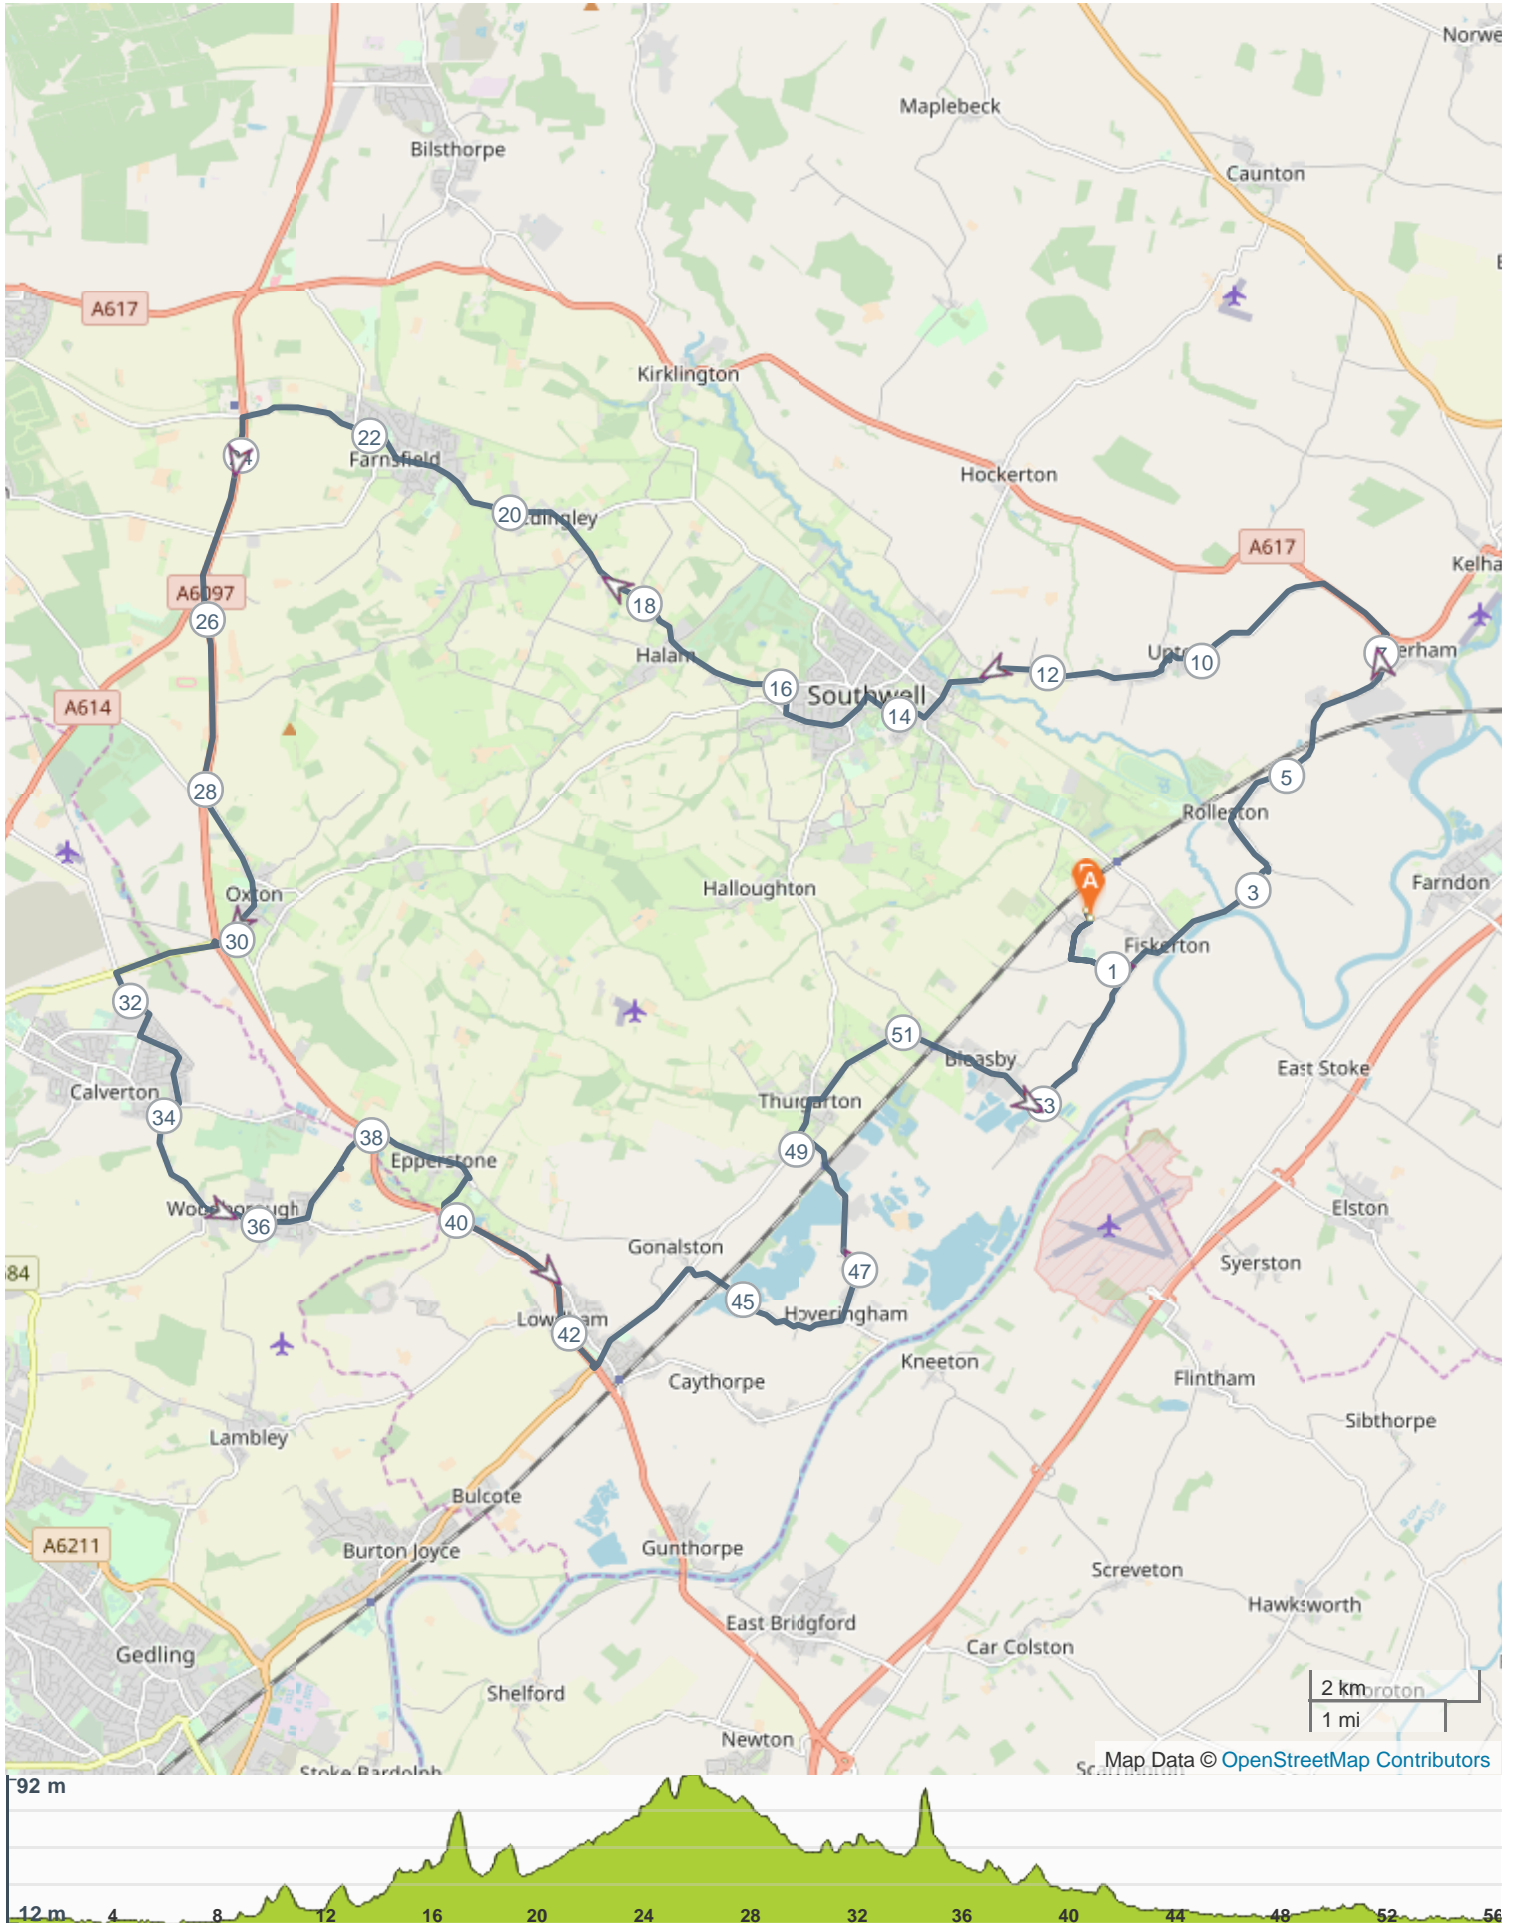

# Santa Tractor Run 2024

## ROUTE INFORMATION

ROUTE LENGTH	56.318 km
ASCENT	315 m
DESCENT	315 m
HILLS	⬆️ 28.2%   ⬇️ 27.0%   ➡️ 44.8%
TERRAIN	Road <b>A</b>
START	<b>LAT:</b> 53.054414, <b>LNG:</b> -0.916236

## ROUTE DIRECTIONS

No	Km	Turn	Directions
1	0.000		Start on Main Street
2	0.523	←	Turn left onto Cooks Lane
3	1.264	←	Turn left onto Main Street
4	3.317	↘	Turn sharp right
5	7.224	→	Turn right onto Main Road
6	8.228	←	Turn left onto Main Road
7	10.411	←	Turn left
8	10.474	←	Turn left onto Main Street
9	14.417	←	Turn left onto Market Place
10	15.519	→	Turn right onto Allenby Road
11	15.874	→	Turn right onto The Turnpike
12	21.488	←	Turn left onto The Green
13	21.504	↙	Turn sharp left onto Halam Road
14	23.545	↖	Turn slight left onto White Post Roundabout
15	23.567	↘	Turn sharp right onto Old Rufford Road
16	24.978	←	Turn left onto Longland Lane
17	25.021	←	Turn left onto Old Rufford Road
18	25.647		Keep left onto Ollerton Road
19	28.070	←	Turn left onto Forest Road
20	29.993	←	Turn left onto Epperstone Road
21	30.247	↓	Enter roundabout
22	31.661	←	Turn left onto Flatts Lane
23	32.303	←	Turn left onto Carrington Lane
24	32.333	←	Turn left onto Mansfield Lane
25	32.600	←	Turn left onto Park Road East
26	33.676	←	Turn left onto Bonner Lane
27	33.887	←	Turn left onto Bonner Hill
28	35.314	→	Turn right onto Bank Hill
29	35.347	→	Turn right onto Main Street
30	36.612	→	Turn right onto Lowdham Lane
31	36.634	↗	Turn slight right onto Shelt Hill
32	37.304	→	Turn right
33	37.396	→	Turn right onto Shelt Hill
34	37.969	→	Turn right onto A6097
35	38.007	←	Turn left onto Main Street